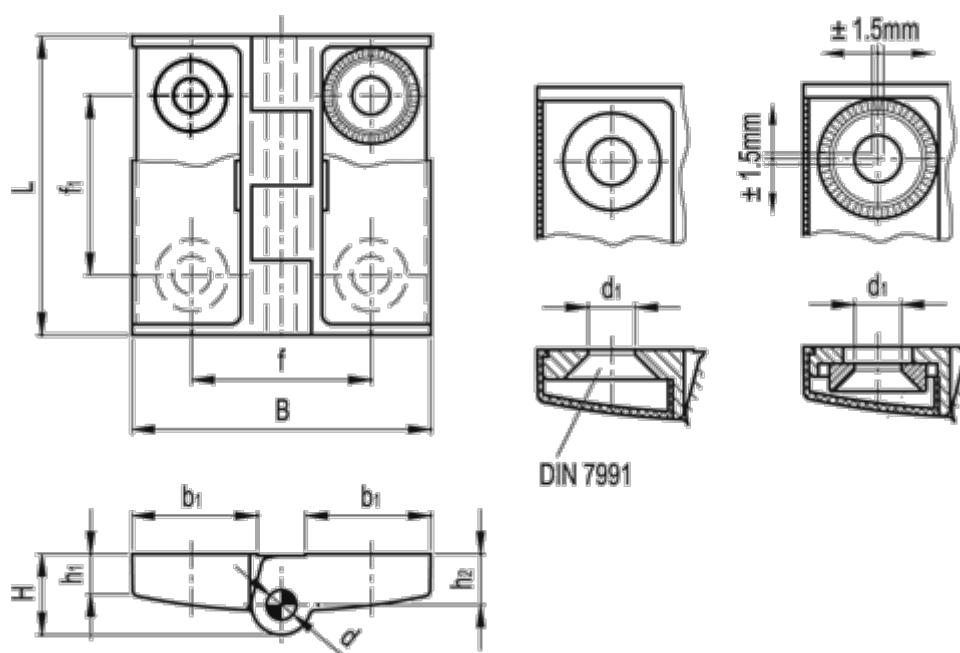

Article number: 2013385050
Description: E+G Hinge
GN 238-50-50-EJ-SR

Measures

$B = 50$	$h_2 = 8.5$
$b_1 = 21$	$L = 50$
$d = 5$	
$d_1 = 6.3$	
$f = 30$	
$f_1 = 30$	
$H = 13.5$	
$h_1 = 7$	